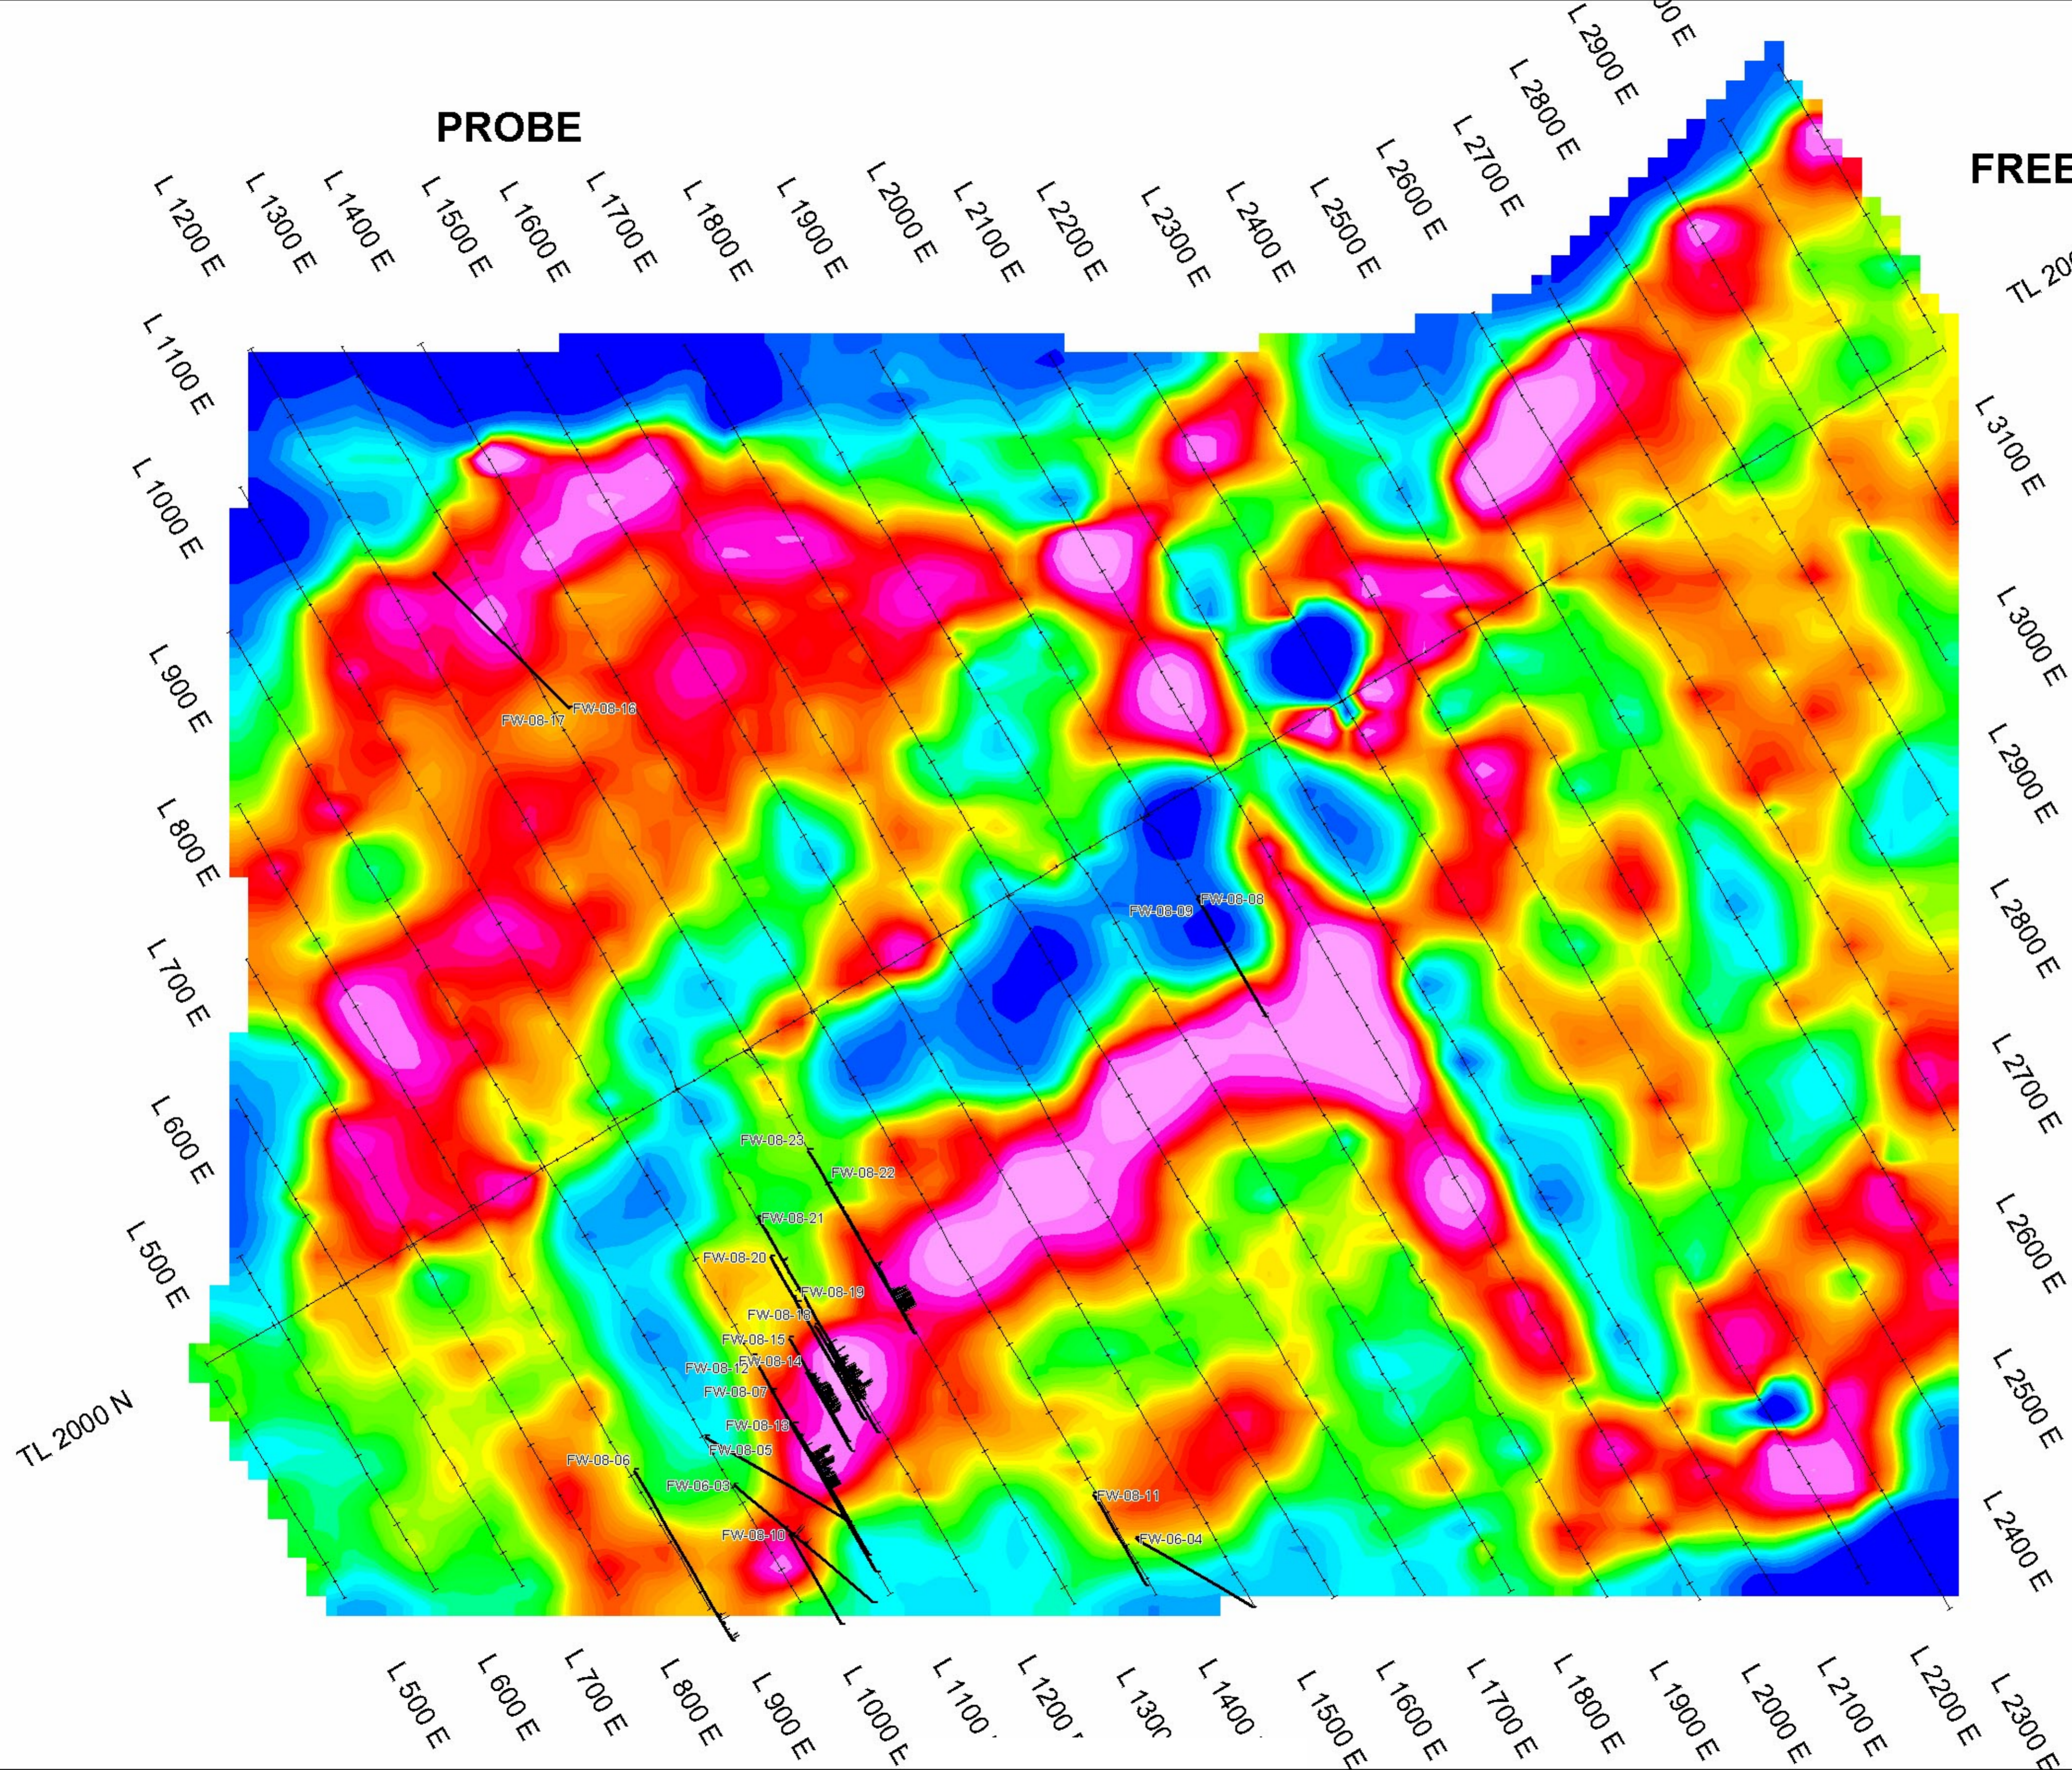

FANCAMP

PROBE

FREEWEST

CR203% Histogram displayed at 0.5mm per % at map scale = 1:1000

BILLIKEN management	
Spider Resources, KWG Resources, Freewest Resources	
SKF Property : Grid J (south west property)	
Gravity Residual Bouguer Anomaly RA	
April 20th, 2009	
Scale 1:5000	