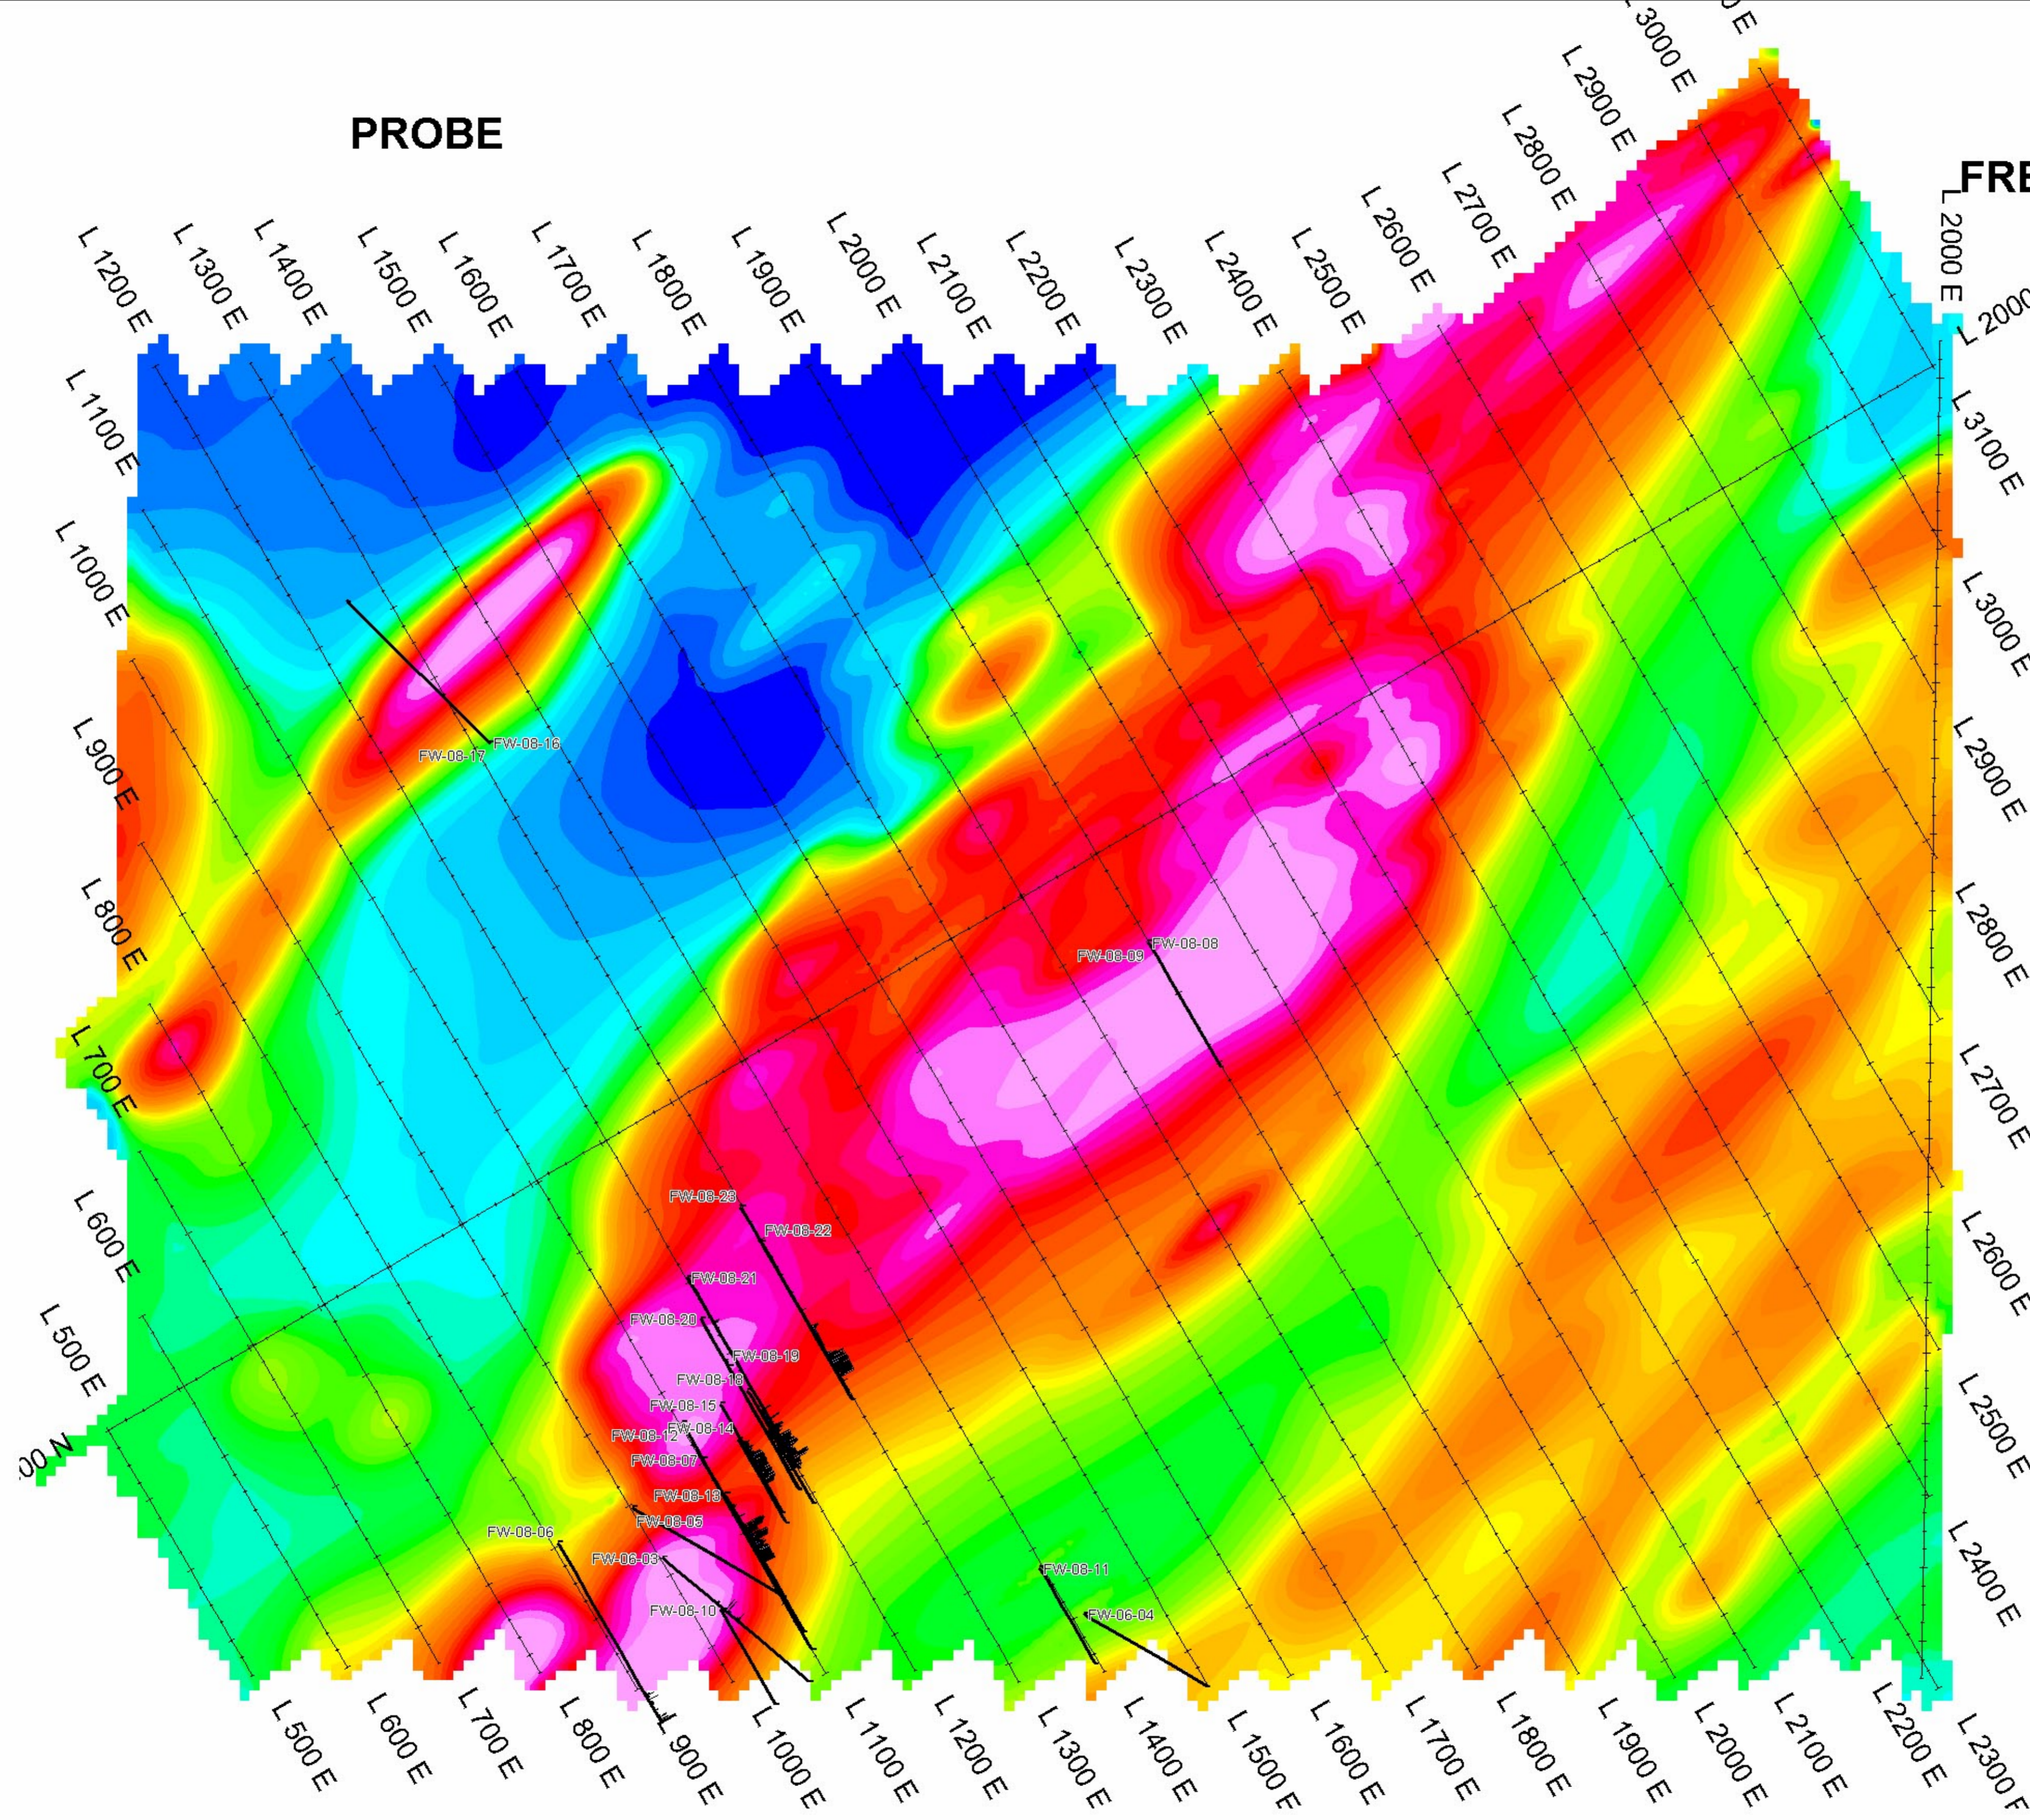

PROBE

FREEWEST

CR203% Histogram displayed  
at 0.5mm per % at map  
scale = 1:1000

FANCAMP

<b>BILLIKEN</b> management	
Spider Resources, KWG Resources, Freewest Resources	
SKF Property : Grid J (south west property)	
Total Field Mag Contours	
April 20th, 2009	
Scale 1:5000	