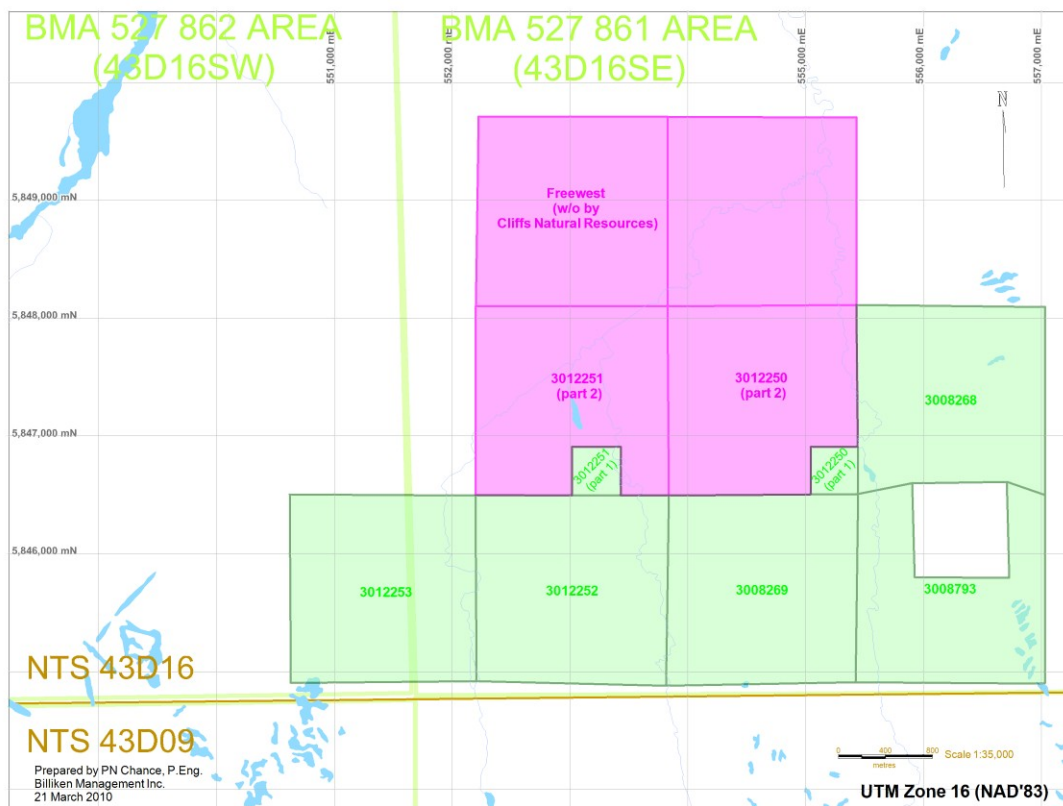

SKF Project Claim Map. SKF Option claims are shown in green.

Figure 4.2 from 43-101 report, Micon International Limited, filed on SEDAR on June 7th 2010